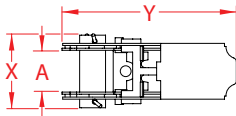

RATCHET BUCKLE

304 STAINLESS STEEL

Import

Stamped

ITEM	A (webbing)	X (height)	Y (length)	Z (width)	WLL (lb)	WT (lb)	PACKAGING TYPE	EACH (qty)	INNER (qty)	CARTON (qty)	UPC
S0201-0025	1"	1.88"	4.46"	1.66"	440	0.45	POLYBAG	1	1	50	791506036739
HEAVY DUTY											
S0203-HD38	1-1/2"	3.08"	5.88"	2.50"	1,100	1.60	POLYBAG	1	1	20	791506037040
S0204-HD50	2"	3.58"	6.86"	3.06"	1,650	2.18	POLYBAG	1	1	20	791506037187

NOTE:

EACH RATCHET BUCKLE CHANGES IN APPEARANCE. THE HANDLE GETS BIGGER AS THE SIZE INCREASES.

RATCHET BUCKLES HAVE DUAL LOCKS. HD MODELS ALSO FEATURE PATENTED "HANDLE DOWN" LOCK.

RATCHET BUCKLES OFFER THE TIGHTEST GRIP AND THE EASIEST ADJUSTMENT.

ALL DIMENSIONS ARE NOMINAL (+/- 3%) AND ARE SUBJECT TO CHANGE WITHOUT NOTICE.